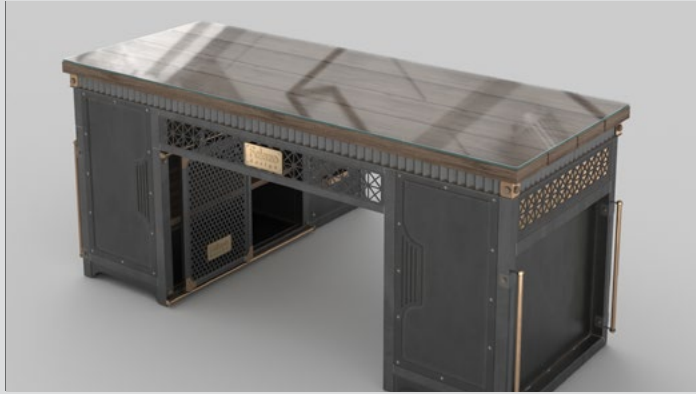

MANAGER DESK |

The Executive Desk by Felezo is more than just a workspace—it's a centerpiece that defines your office. Designed for leaders who value both style and functionality, this desk combines luxurious materials, timeless design, and innovative features to create a workspace that inspires confidence and productivity.