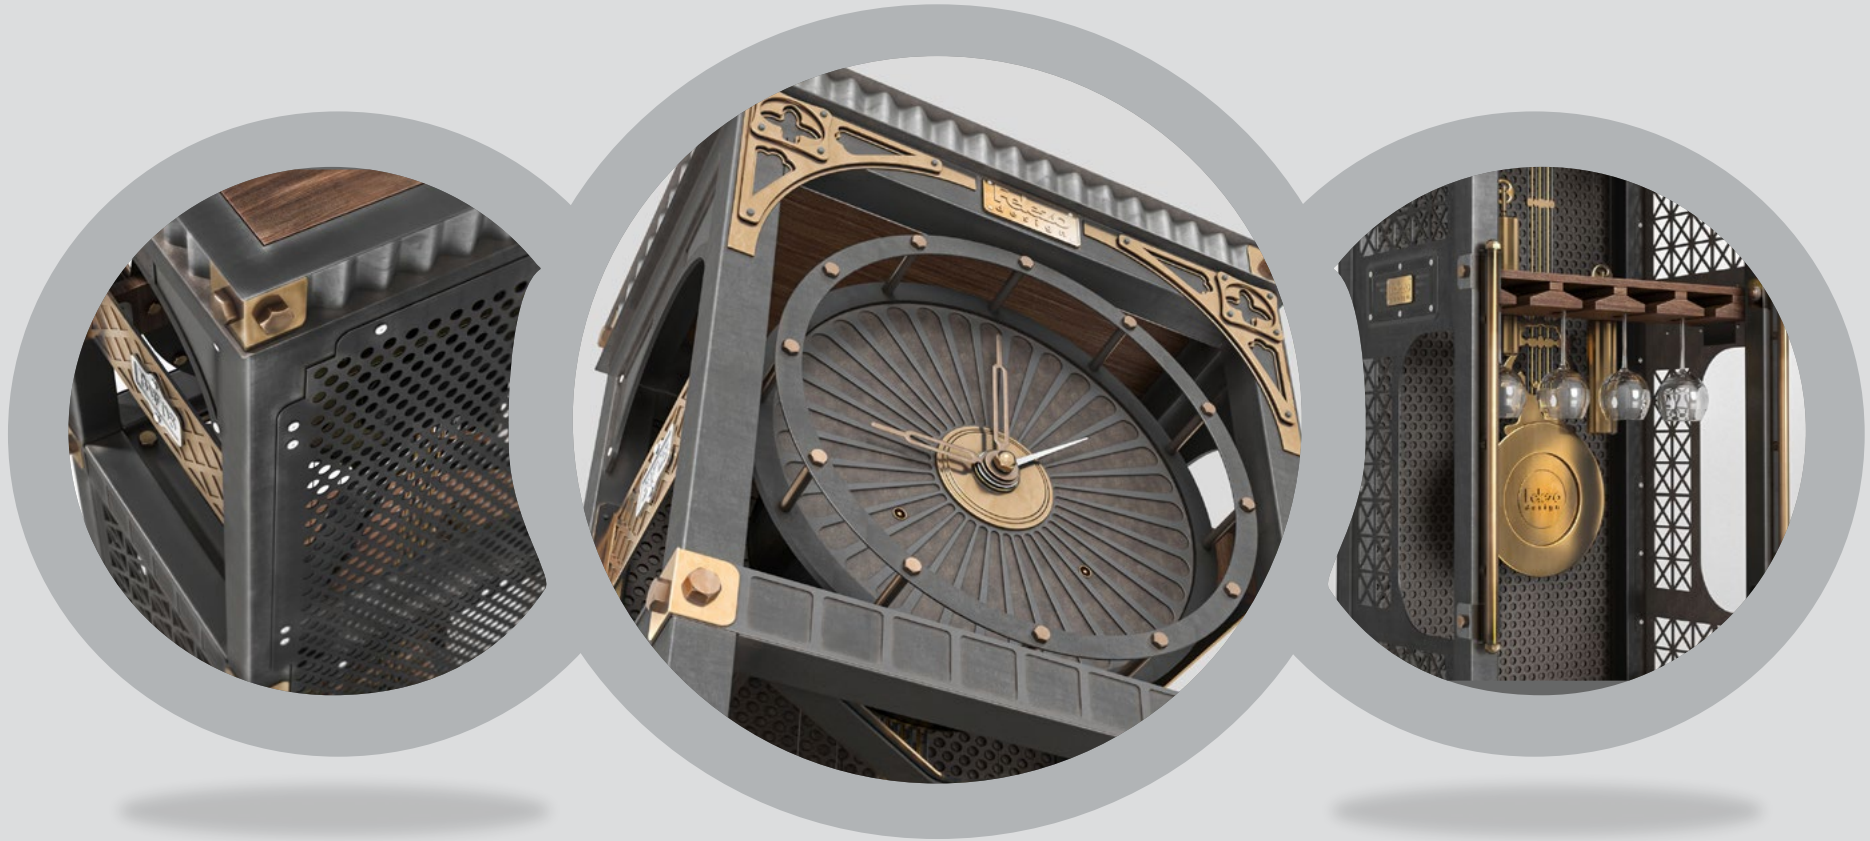

Felcizo

design

ACCESSORIES |

Our Product Range

Furniture: Ergonomic desks, stylish chairs, and modular workstations.

Accessories: Metal-framed artwork, desk organizers, and decorative items.

FELEZO OFFICE |

INTERIOR |

At Felezo, we transform offices into inspiring, functional, and stylish environments. Specializing in custom interior design and in-house production of premium decor, we create spaces that reflect your brand's identity and boost productivity.

Our Services

Custom Interior Design:

Tailored solutions from concept to completion, ensuring every detail aligns with your vision.

Exclusive Office Products:

Designed and produced by Felezo, our products combine elegance, functionality, and durability. Featuring a signature metal theme, they add a sleek touch to any space.

OFFICE FURNITURE

Desks: Sleek metal frames paired with rich wooden surfaces.

Chairs: Industrial-style metal bases with luxurious leather upholstery.

Unique Designs: A fresh style that blends vintage and industrial elements.