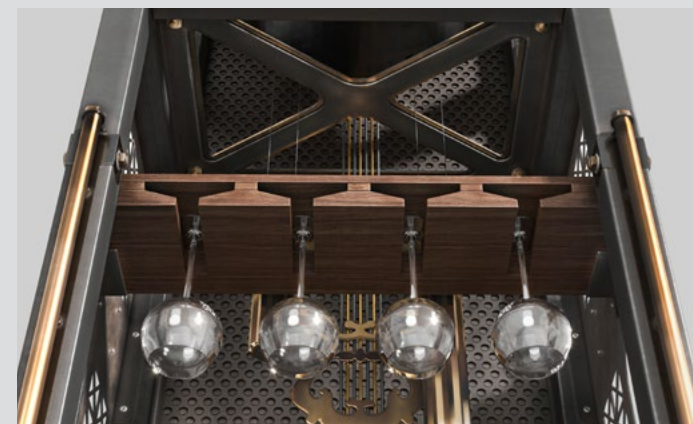

Durable Construction: Built with sturdy frames and high-resilience foam for long-lasting comfort.

Conference Table |

The Conference Table by Felezo is designed to inspire productivity, collaboration, and professionalism in any meeting space. Whether for boardrooms, executive offices, or team meeting areas, our tables combine sleek design, premium materials, and innovative features to create a centerpiece that enhances every discussion.

Bench and stool |

The Bench by Felezo is designed to add both functionality and aesthetic appeal to your space. Whether used in entryways, living rooms, gardens, or offices, our benches combine durable materials, ergonomic design, and timeless elegance to create a versatile seating solution.

Stand Clock |

The Stand Clock by Felezo is more than just a time-piece—it's a statement of sophistication and style. Designed to complement both modern and classic interiors, this clock combines timeless design, premium materials, and precision engineering to become a focal point in any space.